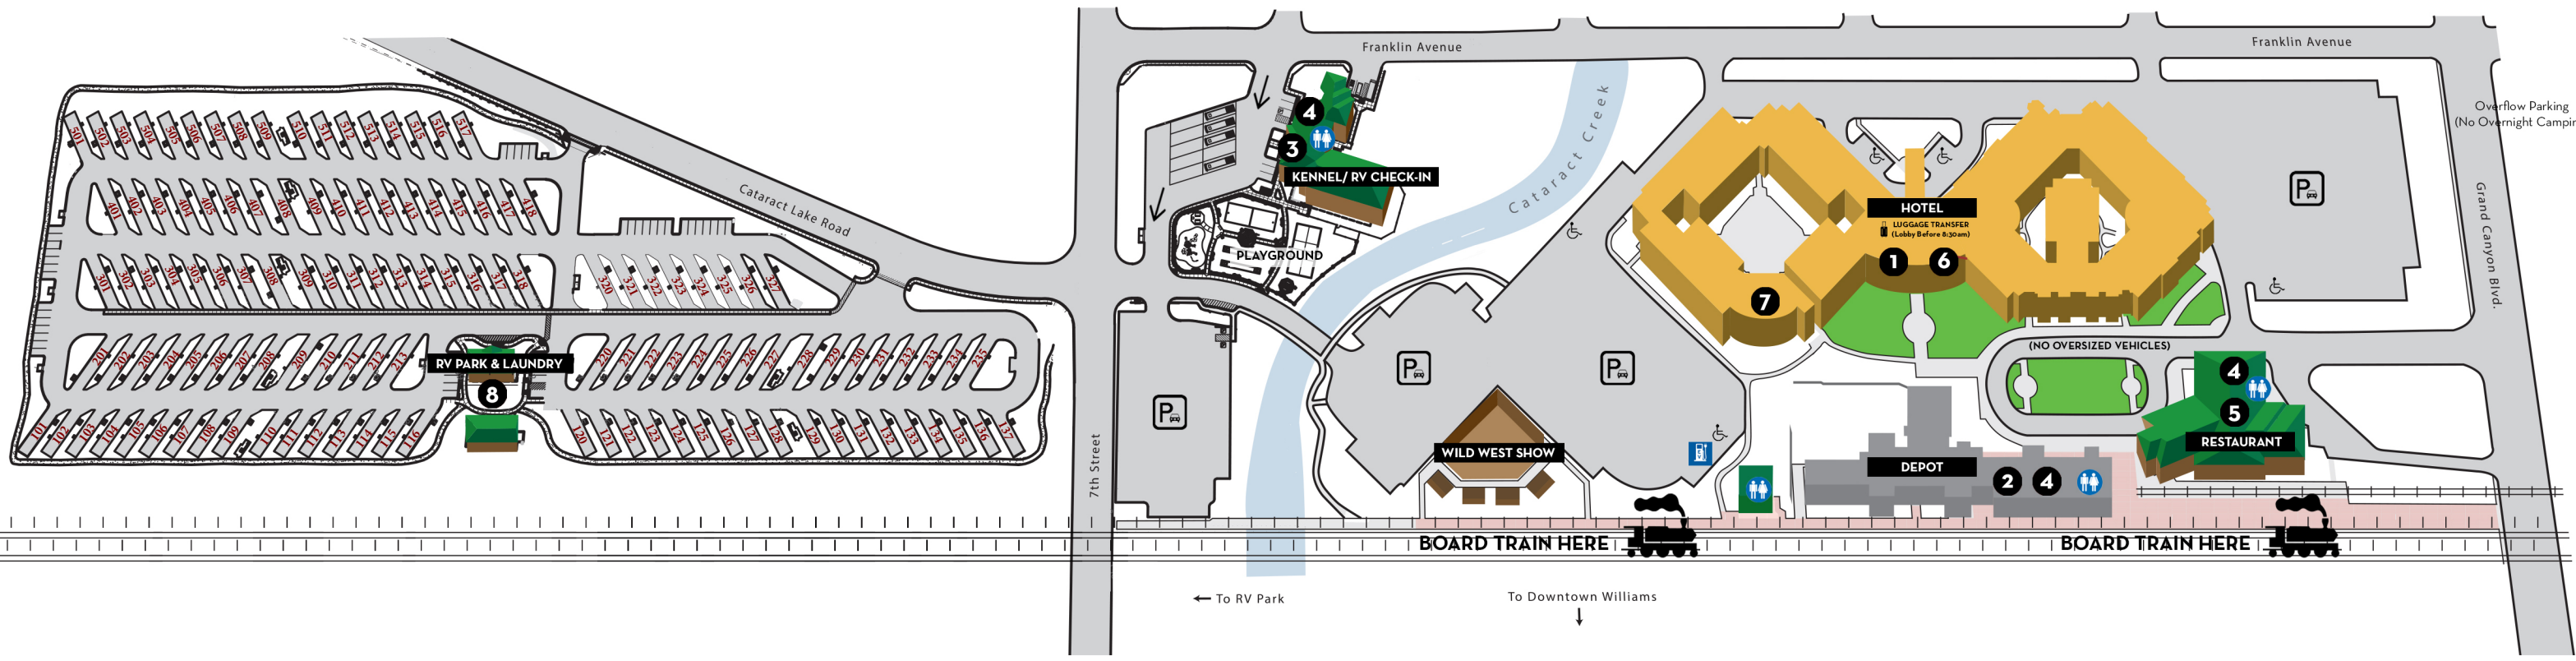

GRAND CANYON
Railway & Hotel
 EST. 1901

INTERACTIVE PROPERTY GUIDE

(click photos for more information)

1
Hotel Front Desk
 Open 24/7

2
Train Ticket Counter
 Open 7:30am-6:00pm

3
Kennel & RV Check-In
 Open 8:00am - 8:00pm

4
Gift Shops
 Depot: 7:30am-8:00am
 FHR: See FHR Hours

5
Fred Harvey Restaurant
 Breakfast: 6:30am-10:00am
 Dinner: 4:00pm-9:00pm

6
Spenser's Pub
 Open 4:00pm-10:00pm

7
Pool/ Fitness/ Gameroom
 Open 7:00am-11:00pm

8
RV Park & Laundry
 Open 24/7